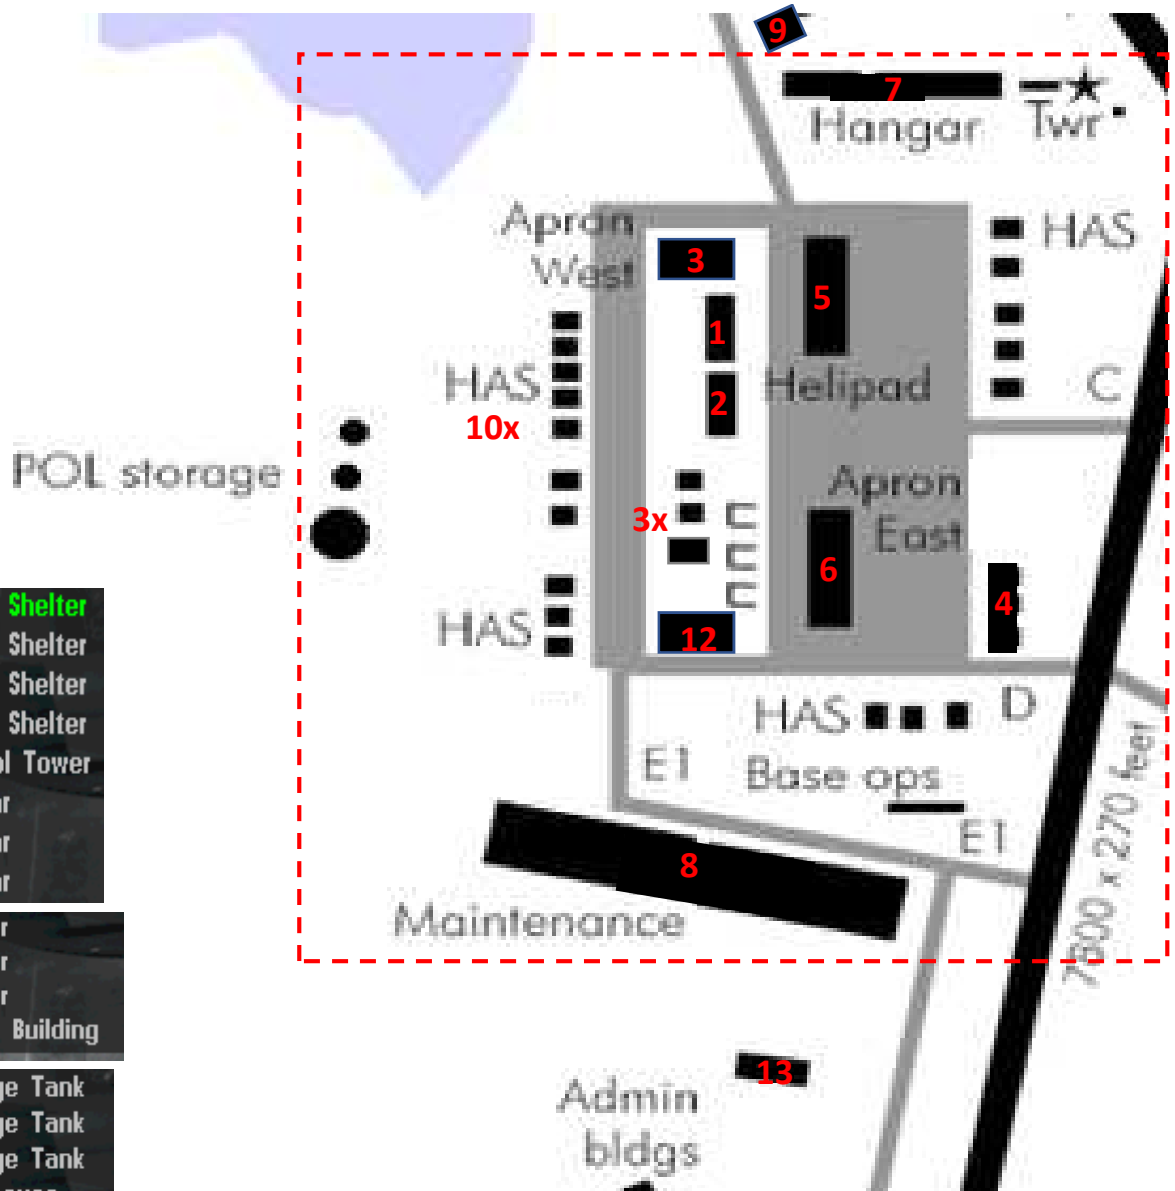

# Kunsan Air Base

DEFEND THE BASE  
ACCEPT FOLLOW ON FORCES  
TAKE THE FIGHT NORTH

Angriffsrichtung

- SEAD: Sneakpeek, Anvil
- A2A: BadCrow, Caesar
- Team1: Hunter, Bluebird
- Team2: Cupra, Joker, Toschi
- Team3: Dro16, Opasi
- Team4: Keule, Stingray

- 1 Depot Shelter
- 2 Depot Shelter
- 3 Depot Shelter
- 4 Depot Shelter
- 5 Hangar
- 6 Hangar
- 7 Hangar
- 8 Hangar
- 9 Hangar
- 10 Hangar
- 11 Admin Building
- 12 Storage Tank
- 13 Storage Tank
- 14 Warehouse