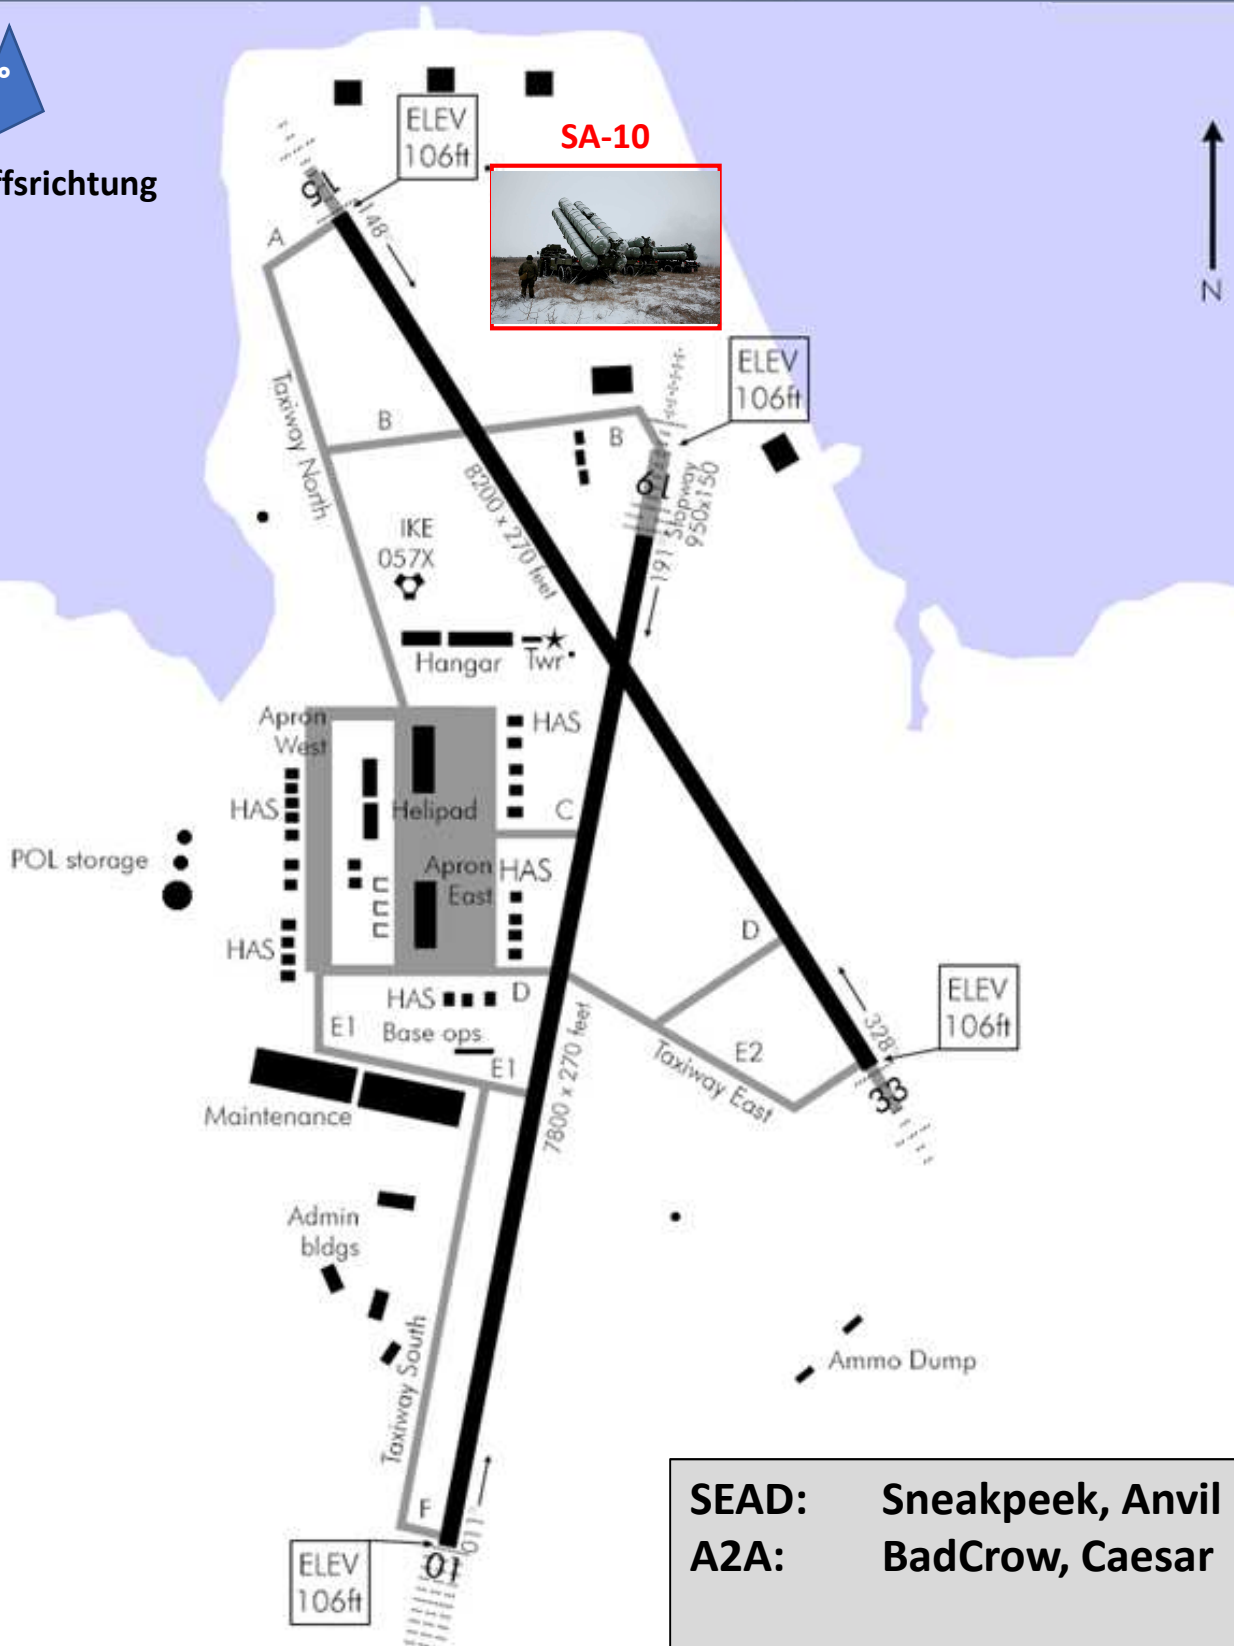

# Kunsan Air Base

DEFEND THE BASE  
ACCEPT FOLLOW ON FORCES  
TAKE THE FIGHT NORTH

Angriffsrichtung

- SEAD: Sneakpeek, Anvil
- A2A: BadCrow, Caesar
- Team1: Hunter, Bluebird
- Team2: Cupra, Joker, Toschi
- Team3: Dro16, Opasi
- Team4: Keule, Stingray

- 1 Depot Shelter
- 2 Depot Shelter
- 3 Depot Shelter
- 4 Depot Shelter
- 5 Hangar
- 6 Hangar
- 7 Hangar
- 8 Hangar
- 9 Hangar
- 10 Hangar
- 11 Admin Building
- 12 Storage Tank
- 13 Storage Tank
- 14 Warehouse