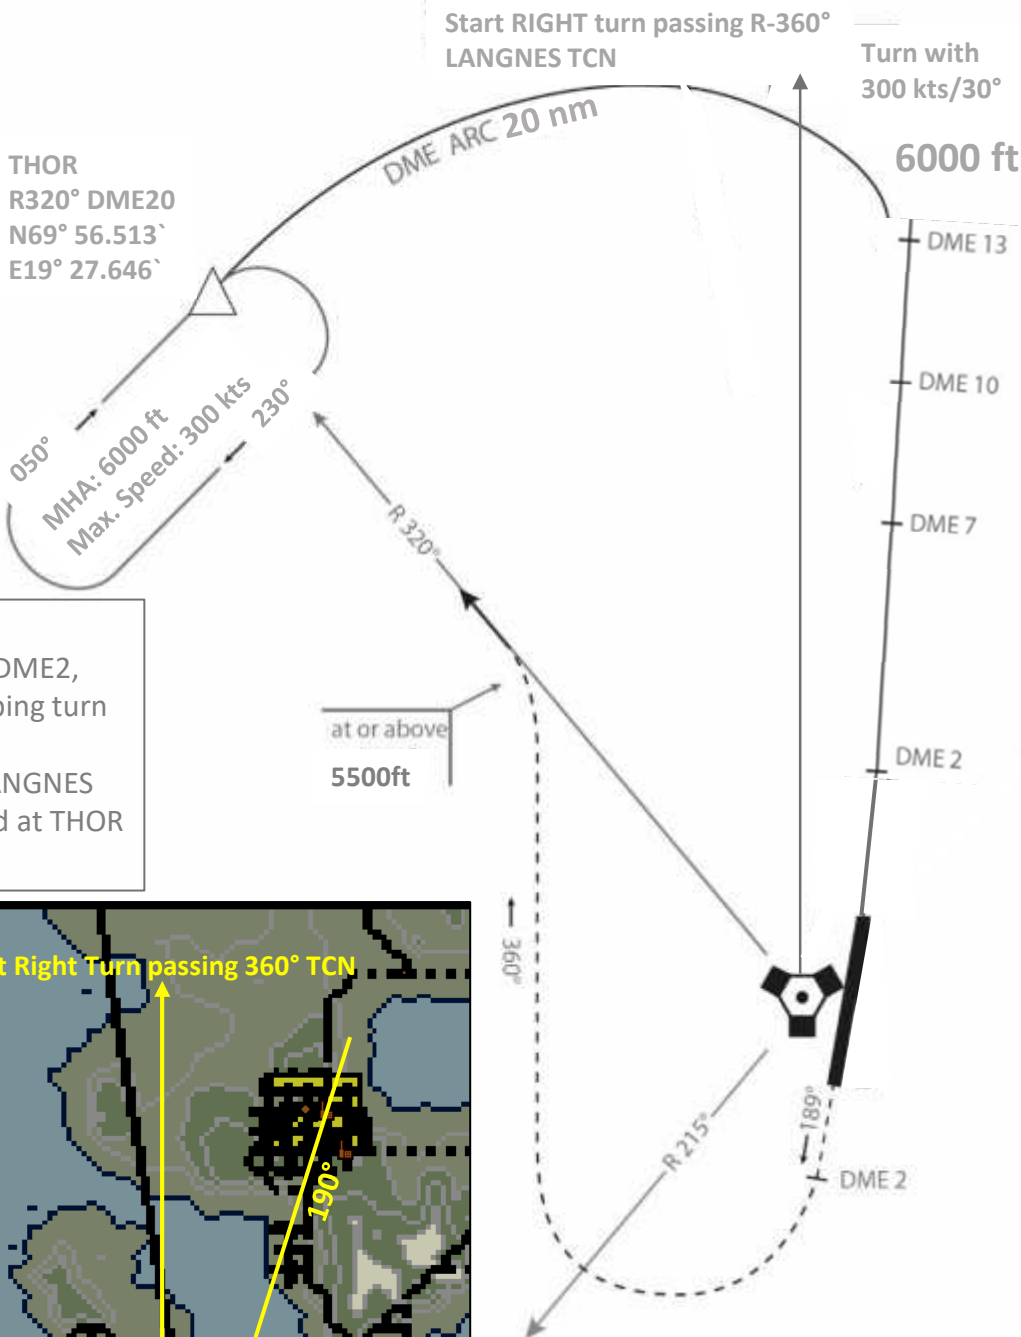

„Look at your altitude and trust god!“

LANGNES	047 X	25	110.90 (01) 109.90 (19)	—	118.30	01 / 19	0	N 69° 40.822' E 19° 56.806'
---------	-------	----	-------------------------	---	--------	---------	---	-----------------------------

MISSED APPROACH:  
 Climb on Rwy-Heading until DME2, then immediatly RIGHT climbing turn track 360°. Intercept R-320 outbound LANGNES TCN at or above 6000 ft. Hold at THOR as published.