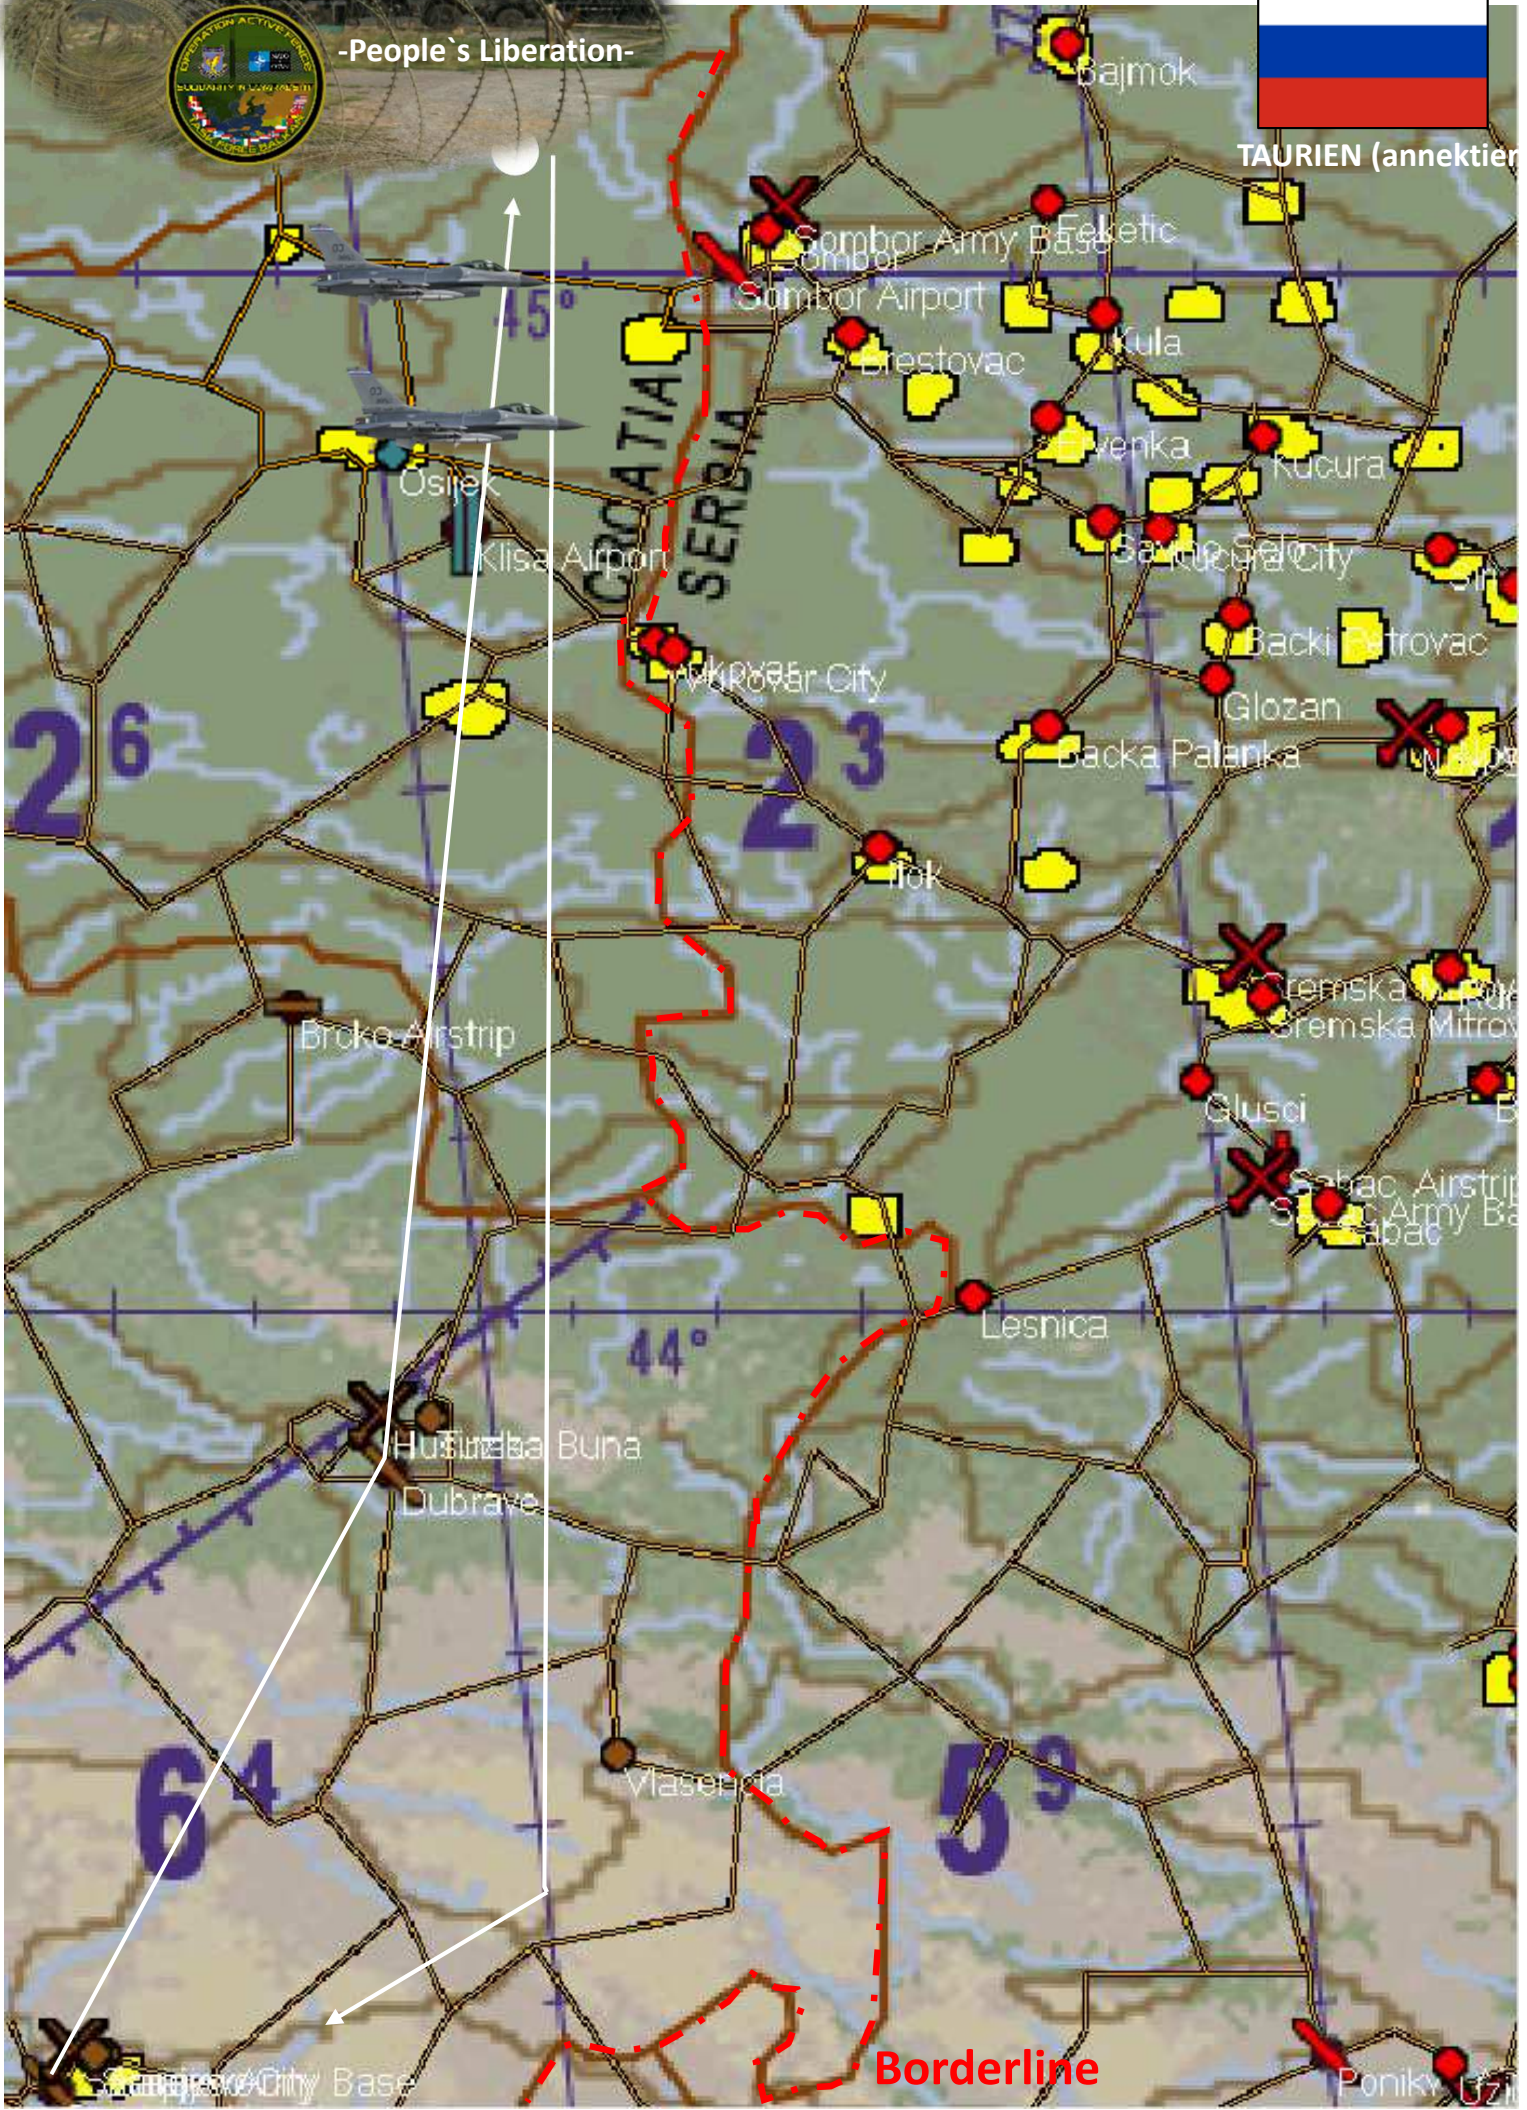

Operation „Active Fence“

-People`s Liberation-

National Border: SAM-RECON

National Border: SAM-RECON

Operation „Active Fence“

-People's Liberation-

TAURIEN (annektier

Borderline