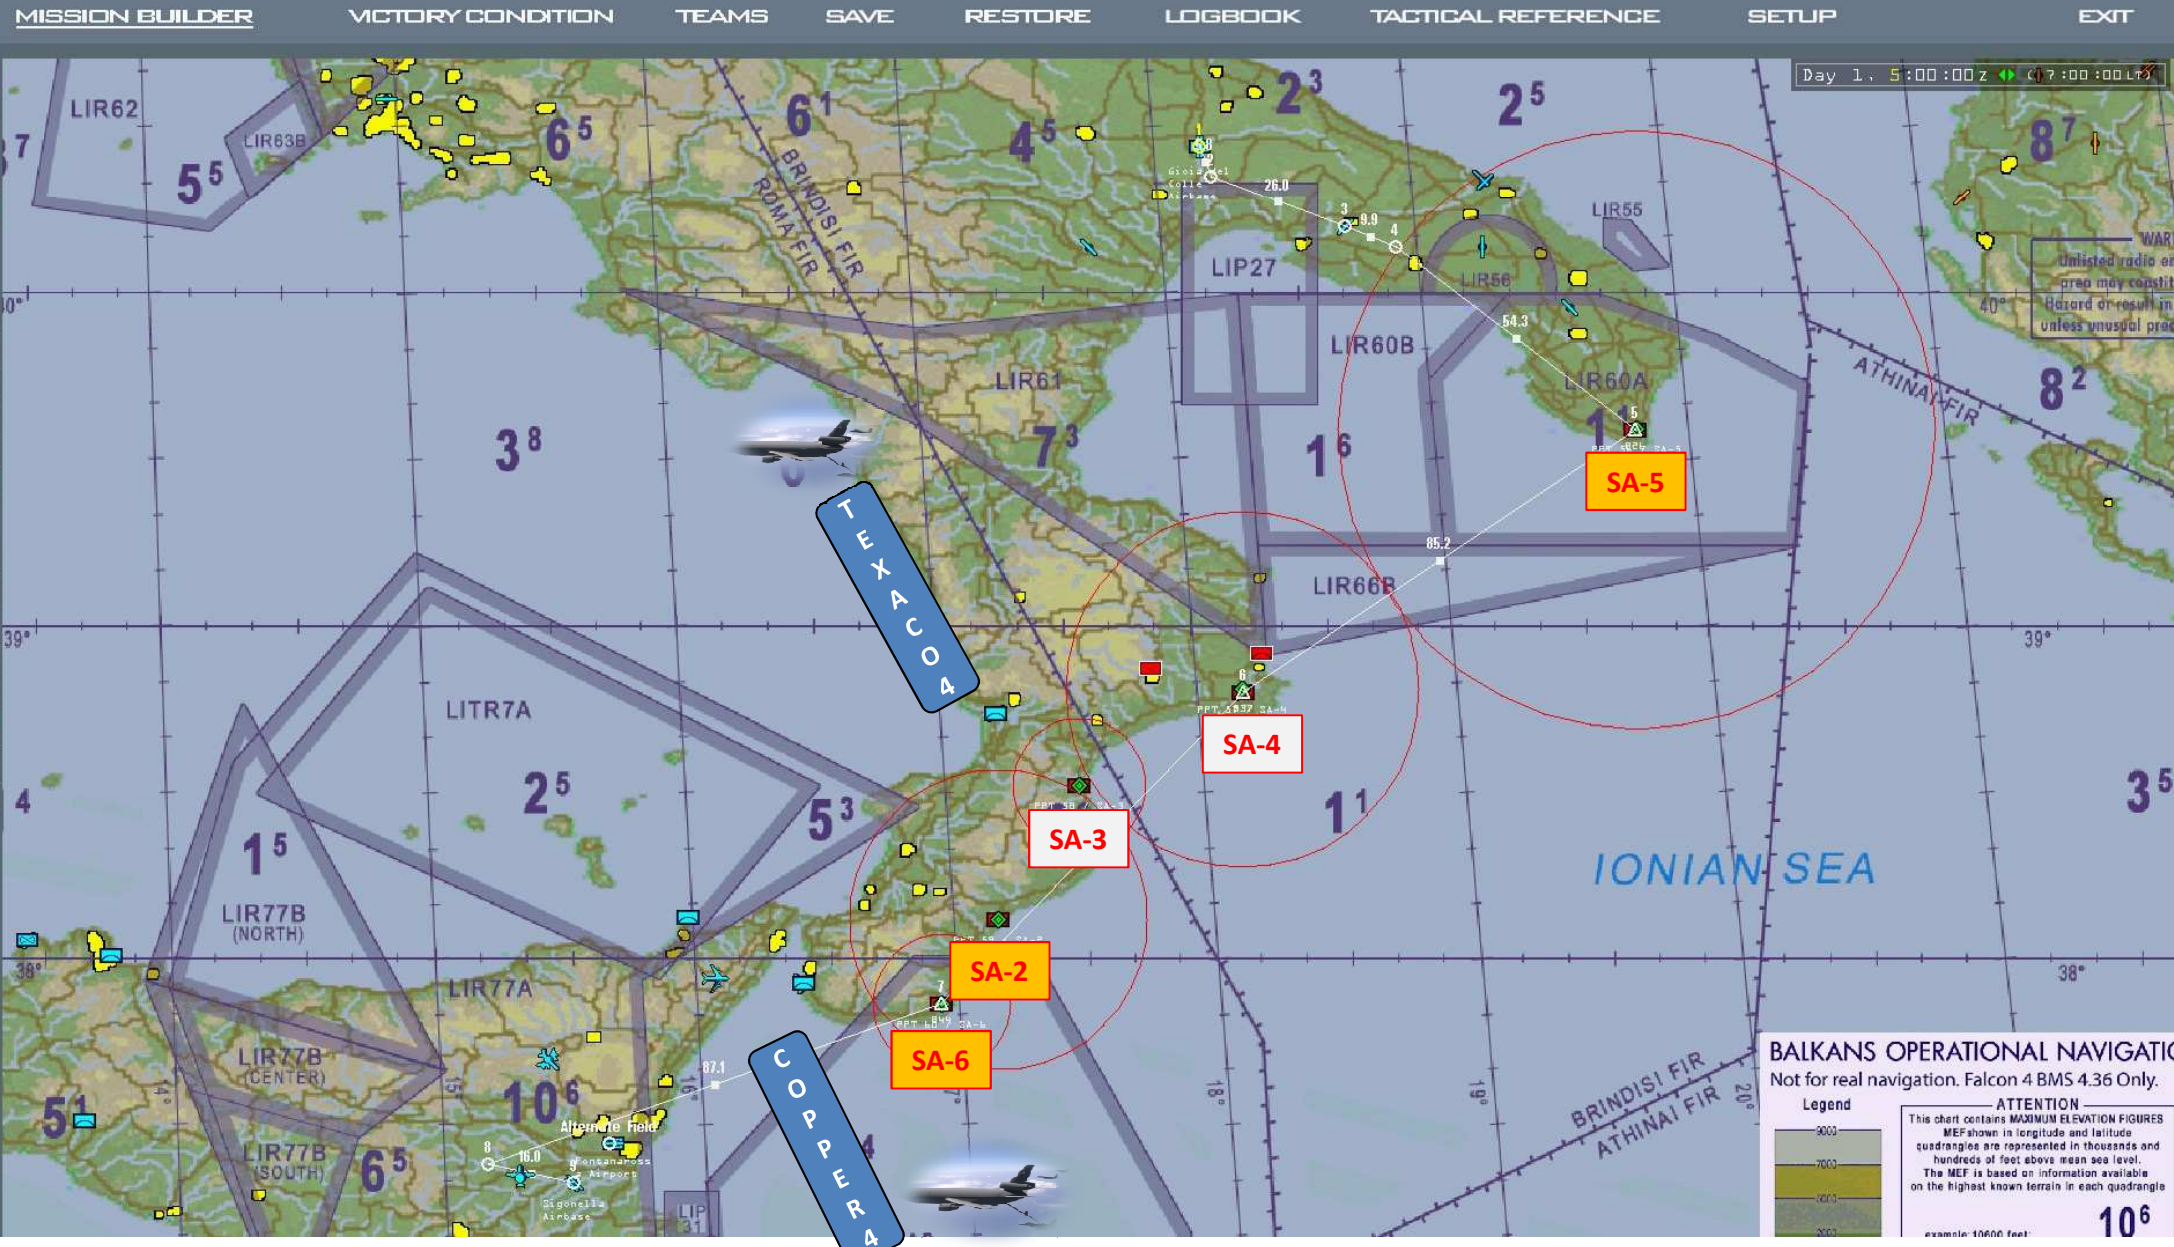

„Kick-off BMS 4.37“

1. „Destroy 826th Air Defense Btl“ (SA-5), Radar, Launcher
2. „Destroy 838th Air Defense Btl“ (SA-2), Radar, Launcher
3. „Search and Destroy 844th Air Defense Btl“ (SA-6)

Flight Path Panther5 (DEAD2)

Sneakpeek, Anvil